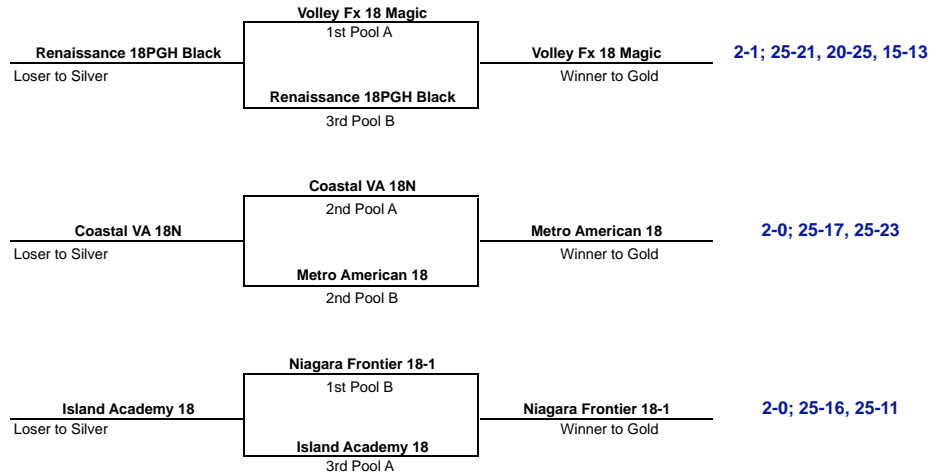

PVA Invitational 2009 @ Villanova: Jan 17-18

18A	Coastal Virginia 18N	PVA 18		Volley Fx 18 Magic		Island Academy 18		DIGS 18-1		Matches			Games			POOL FINISH
										W	L	%	W	L	%	
Coastal Virginia 18N		25 10 25 23	18 25 23 25	19 25 25 23	15 10 15 11	22 25 25 19	3	1	75%	6	4	60%	2ND			
PVA 18	10 25 23 25		19 25 20 25	23 25 20 25	25 18 25 16	1	3	25%	2	6	25%	4TH				
Volley Fx 18 Magic	25 18 25 23	25 19 25 20		25 16 27 25	25 15 25 18	4	0	100%	8	0	100%	1ST				
Island Academy 18	25 19 23 25 10 15	25 23 25 20	16 25 25 27		25 19 25 21	2	2	50%	5	4	56%	3RD				
DIGS 18-1	25 22 19 25 11 15	18 25 16 25	15 25 18 25	19 25 21 25		0	4	0%	1	8	11%	5TH				

PVA Invitational 2009 @ Villanova: Jan 17-18

18B	Renaissance PGH 18 Black	Downstate 18 Black		Revolution 18-1		Metro American 18		Niagara Frontier 18-1		Matches			Games			POOL FINISH
										W	L	%	W	L	%	
Renaissance PGH 18 Black		25 15 25 19	25 15 25 15	25 16 14 16	13 25 4 15	2	2	50%	6	4	60%	3RD				
Downstate 18 Black	15 25 19 25 0 0		25 19 16 25 13 15	25 18 22 25 10 15	16 25 18 25	0	4	0%	2	8	20%	5TH				
Revolution 18-1	15 25 15 25 0 0	19 25 25 16 15 13		19 25 18 25	21 25 20 25	1	3	25%	2	7	22%	4TH				
Metro American 18	16 25 25 18 16 14	18 25 25 22 15 10	25 19 25 18 0 0		25 23 26 28 12 15	3	1	75%	7	4	64%	2ND				
Niagara Frontier 18-1	25 13 19 25 15 4	25 16 25 18 0 0	25 21 25 20 0 0	23 25 28 26 15 12		4	0	100%	8	2	80%	1ST				

CHALLENGE ROUND MATCHES FOR GOLD/SILVER PLACEMENT

- 1st, 2nd, 3rd PLACE TEAMS IN FIRST POOL PLAY CHALLENGE MATCHES

- 4th & 5th PLACE TEAMS GO TO BRONZE POOL

PVA Invitational 2009 @ Villanova: Jan 17-18

18Gold	Volley Fx 18 Magic	Niagara Frontier 18-1	Metro American 18 Travel	Matches			Games			POOL FINISH
				W	L	%	W	L	%	
Volley Fx 18 Magic		25 17 25 27 15 9	25 19 25 18	2	0	100%	4	1	80%	1ST
Niagara Frontier 18-1	17 25 27 25 9 15		23 25 23 25	0	2	0%	1	4	20%	3RD
Metro American 18	19 25 18 25	25 23 25 23		1	1	50%	2	2	50%	2ND