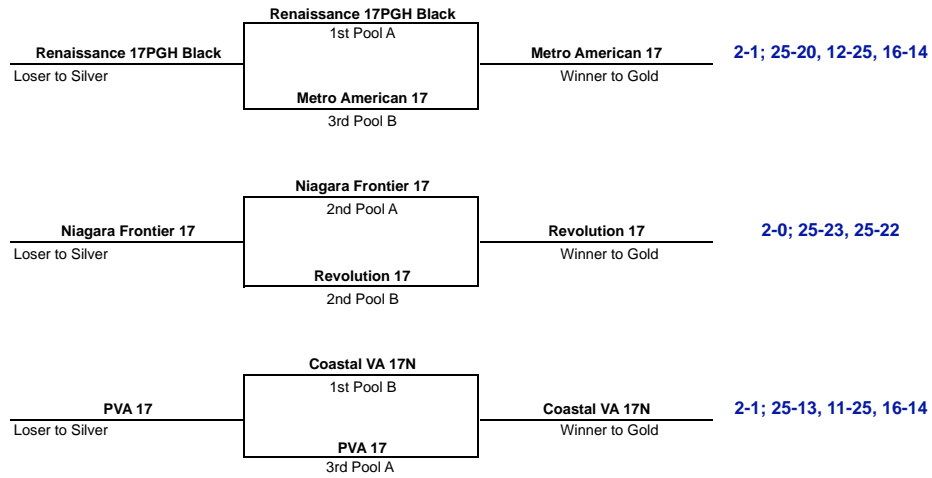

CHALLENGE ROUND MATCHES FOR GOLD/SILVER PLACEMENT

- 1st, 2nd, 3rd PLACE TEAMS IN FIRST POOL PLAY CHALLENGE MATCHES

- 4th & 5th PLACE TEAMS GO TO BRONZE POOL